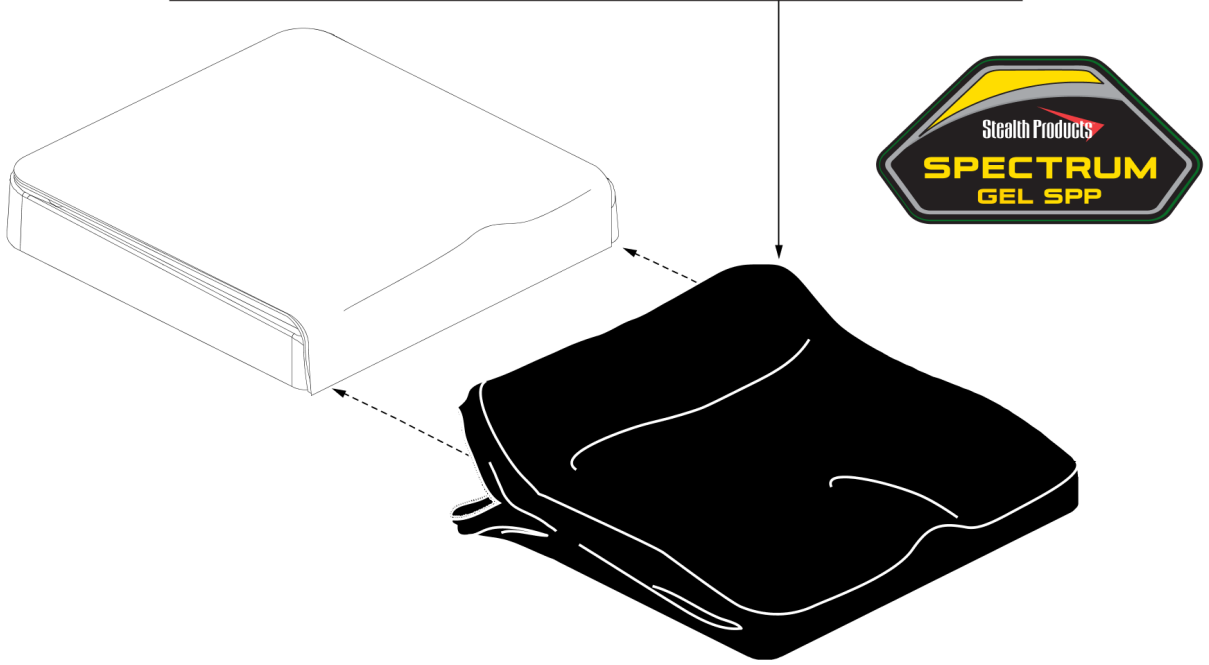

Stealth Spectrum Gel Outer Cushion Cover

Size	Ref#	Size	Ref#	Size	Ref#
14"W x 18"D	A1a	18"W x 20"D	A1n	22"W x 16"D	A1aa
16"W x 16"D	A1b	18"W x 22"D	A1o	22"W x 18"D	A1bb
16"W x 18"D	A1c	18"W x 24"D	A1p	22"W x 19"D	A1cc
16"W x 19"D	A1d	19"W x 17"D	A1q	22"W x 20"D	A1dd
16"W x 20"D	A1e	19"W x 18"D	A1r	22"W x 22"D	A1ee
17"W x 16"D	A1f	19"W x 19"D	A1s	22"W x 24"D	A1ff
17"W x 17"D	A1g	19"W x 20"D	A1t	24"W x 16"D	A1gg
17"W x 18"D	A1h	20"W x 16"D	A1u	24"W x 18"D	A1hh
17"W x 19"D	A1i	20"W x 18"D	A1v	24"W x 20"D	A1ii
17"W x 20"D	A1j	20"W x 19"D	A1w	24"W x 22"D	A1jj
18"W x 16"D	A1k	20"W x 20"D	A1x	24"W x 24"D	A1kk
18"W x 17"D	A1l	20"W x 22"D	A1y		
18"W x 18"D	A1m	20"W x 24"D	A1z