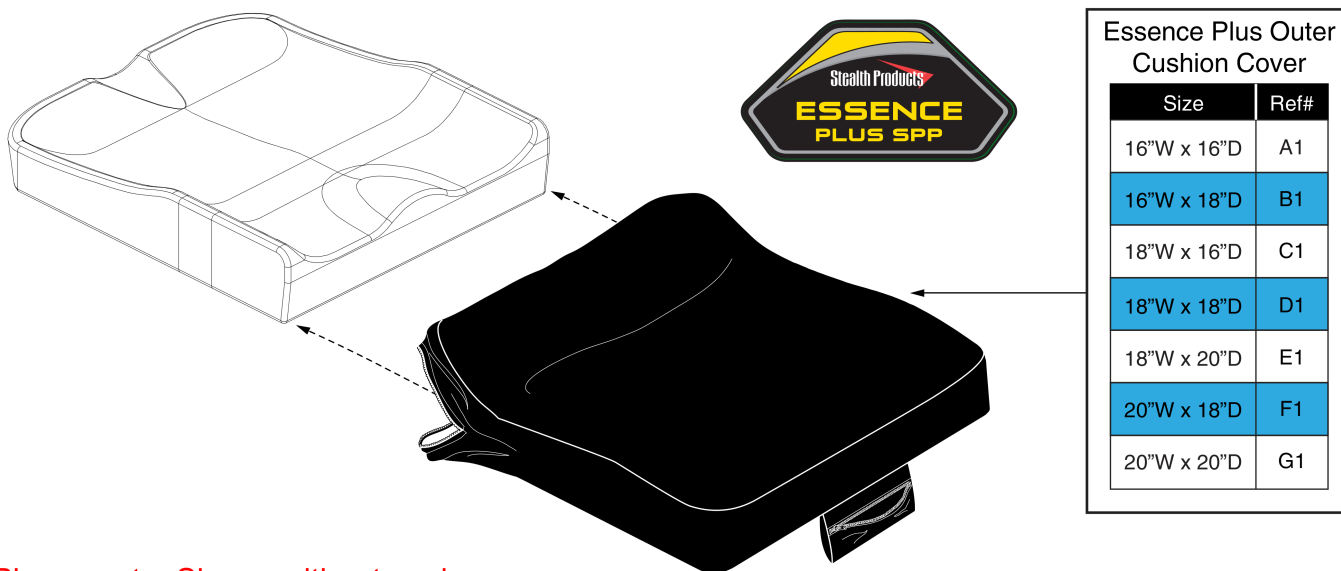

2. Outer Covers

*Please note: Shown without wedges