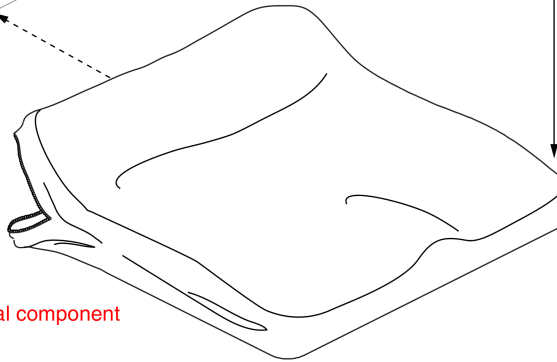

3. Inner Covers

Polyurethane Inner Liner for Essence and Essence Plus

Size	Ref#	Size	Ref#
16"W x 16"D	A1	18"W x 20"D	A5
16"W x 18"D	A2	20"W x 18"D	A6
18"W x 16"D	A3	20"W x 20"D	A7
18"W x 18"D	A4		

*Please note: The polyurethane inner liner is an optional component and not included in the top level cushion assemblies.