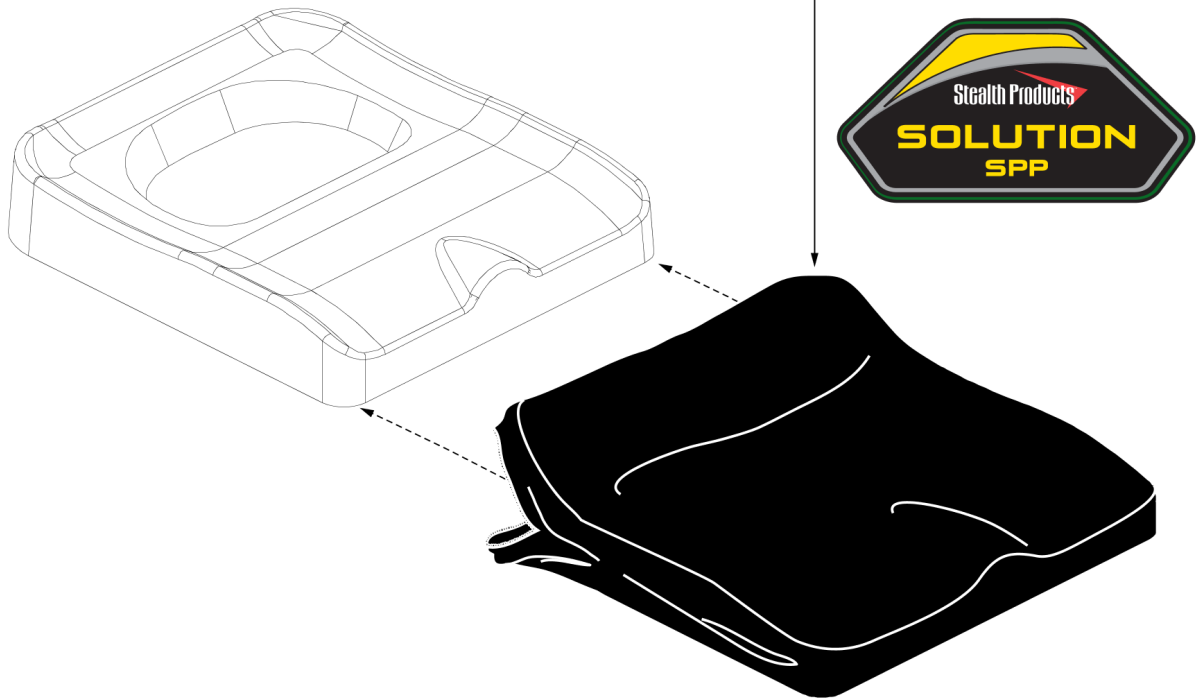

**Stealth Solution
4-way Stretch Outer Cushion Cover**

Size	Ref#	Size	Ref#	Size	Ref#
10"W x 10"D	A1a	16"W x 20"D	A1m	19"W x 19"D	A1y
10"W x 12"D	A1b	17"W x 16"D	A1n	19"W x 20"D	A1z
12"W x 10"D	A1c	17"W x 17"D	A1o	20"W x 16"D	A1aa
12"W x 12"D	A1d	17"W x 18"D	A1p	20"W x 18"D	A1bb
14"W x 12"D	A1e	17"W x 19"D	A1q	20"W x 19"D	A1cc
14"W x 14"D	A1f	17"W x 20"D	A1r	20"W x 20"D	A1dd
14"W x 16"D	A1g	18"W x 16"D	A1s	20"W x 22"D	A1ee
14"W x 18"D	A1h	18"W x 18"D	A1t	22"W x 18"D	A1ff
16"W x 16"D	A1i	18"W x 19"D	A1u	22"W x 20"D	A1gg
16"W x 17"D	A1j	18"W x 20"D	A1v	22"W x 22"D	A1hh
16"W x 18"D	A1k	18"W x 22"D	A1w	24"W x 20"D	A1ii
16"W x 19"D	A1l	19"W x 18"D	A1x	24"W x 22"D	A1jj