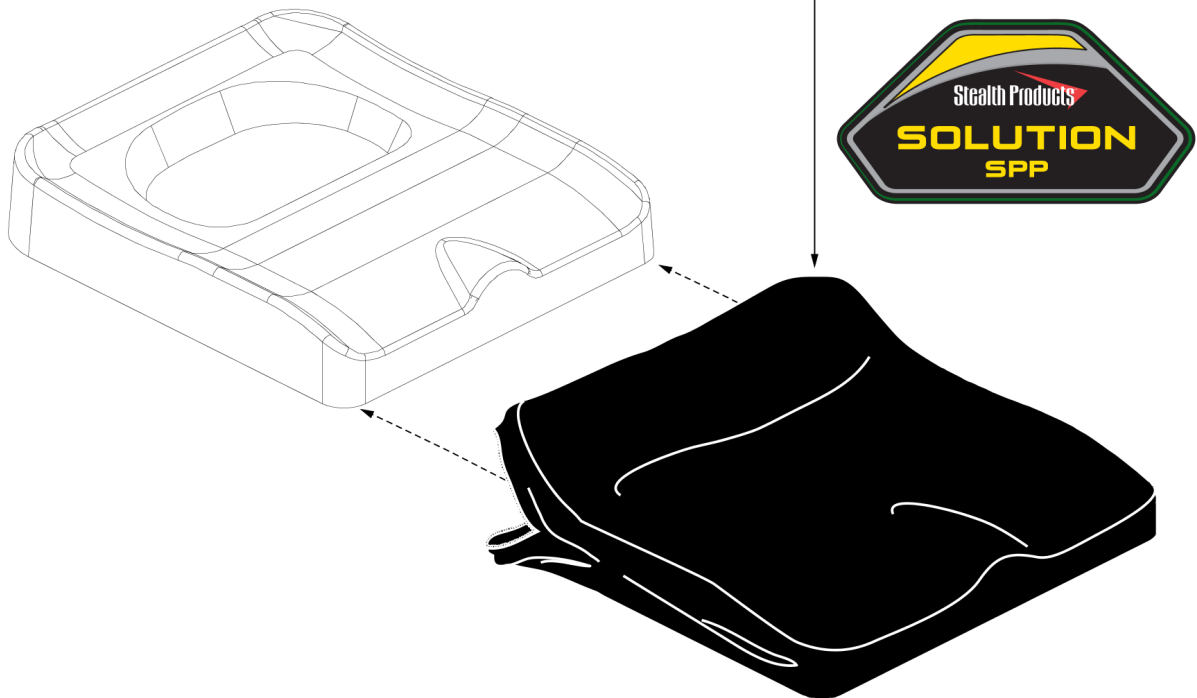

2. Outer Covers

Stealth Solution 4-way Stretch Outer Cushion Cover					
Size	Ref#	Size	Ref#	Size	Ref#
10"W x 10"D	A1a	16"W x 20"D	A1m	19"W x 19"D	A1y
10"W x 12"D	A1b	17"W x 16"D	A1n	19"W x 20"D	A1z
12"W x 10"D	A1c	17"W x 17"D	A1o	20"W x 16"D	A1aa
12"W x 12"D	A1d	17"W x 18"D	A1p	20"W x 18"D	A1bb
14"W x 12"D	A1e	17"W x 19"D	A1q	20"W x 19"D	A1cc
14"W x 14"D	A1f	17"W x 20"D	A1r	20"W x 20"D	A1dd
14"W x 16"D	A1g	18"W x 16"D	A1s	20"W x 22"D	A1ee
14"W x 18"D	A1h	18"W x 18"D	A1t	22"W x 18"D	A1ff
16"W x 16"D	A1i	18"W x 19"D	A1u	22"W x 20"D	A1gg
16"W x 17"D	A1j	18"W x 20"D	A1v	22"W x 22"D	A1hh
16"W x 18"D	A1k	18"W x 22"D	A1w	24"W x 20"D	A1ii
16"W x 19"D	A1l	19"W x 18"D	A1x	24"W x 22"D	A1jj