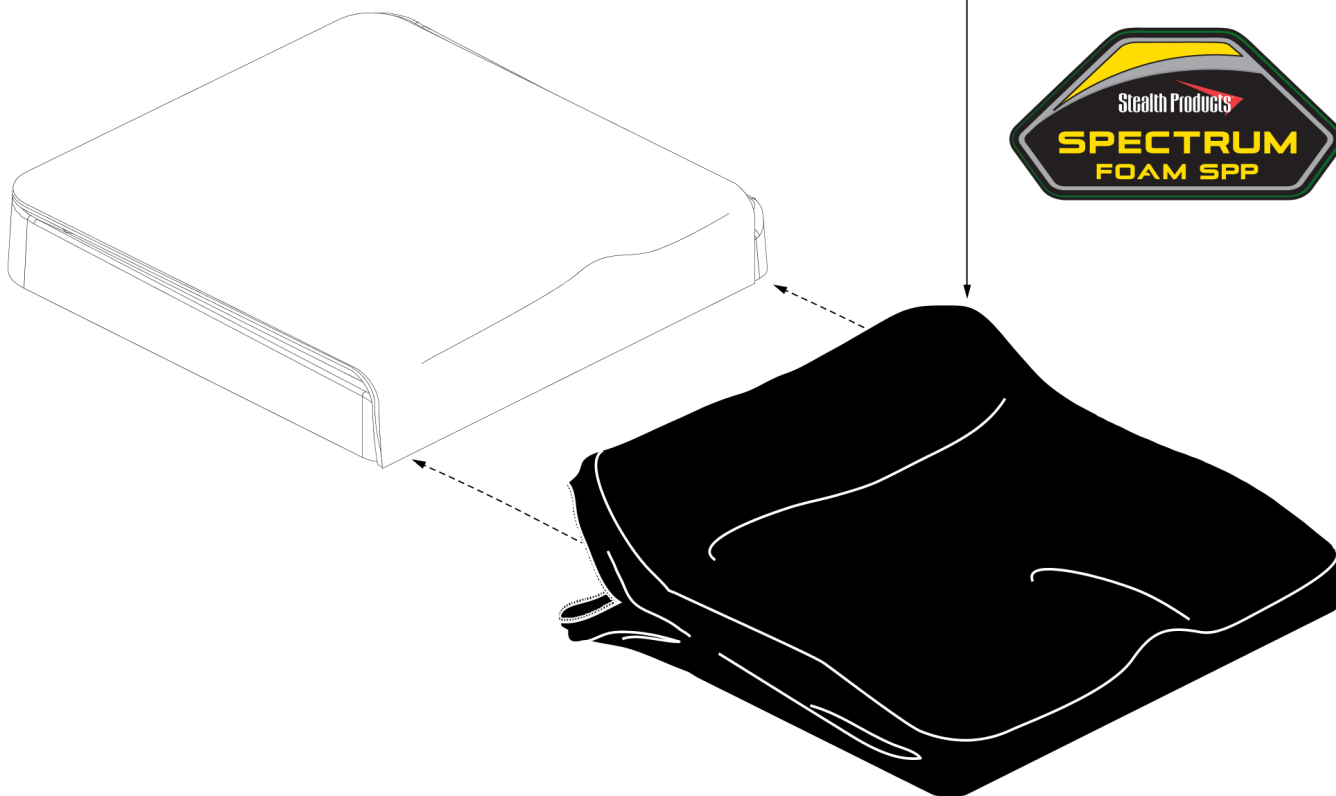

Stealth Spectrum Foam 4-way Stretch Outer Cushion Cover

Size	Ref#	Size	Ref#	Size	Ref#	Size	Ref#
16"W x 16"D	A1a	20"W x 16"D	A1m	24"W x 22"D	A1y	30"W x 20"D	A1kk
16"W x 18"D	A1b	20"W x 18"D	A1n	24"W x 24"D	A1z	30"W x 22"D	A1ll
16"W x 20"D	A1c	20"W x 20"D	A1o	26"W x 18"D	A1aa	30"W x 24"D	A1mm
17"W x 17"D	A1d	20"W x 22"D	A1p	26"W x 20"D	A1bb	30"W x 28"D	A1nn
17"W x 18"D	A1e	20"W x 24"D	A1q	26"W x 22"D	A1cc	32"W x 26"D	A1oo
17"W x 19"D	A1f	22"W x 18"D	A1r	26"W x 24"D	A1dd	32"W x 28"D	A1pp
18"W x 16"D	A1g	22"W x 20"D	A1s	28"W x 18"D	A1ee		
18"W x 18"D	A1h	22"W x 22"D	A1t	28"W x 20"D	A1ff		
18"W x 20"D	A1i	22"W x 24"D	A1u	28"W x 22"D	A1gg		
18"W x 22"D	A1j	24"W x 16"D	A1v	28"W x 24"D	A1hh		
19"W x 17"D	A1k	24"W x 18"D	A1w	28"W x 28"D	A1ii		
19"W x 19"D	A1l	24"W x 20"D	A1x	30"W x 18"D	A1jj