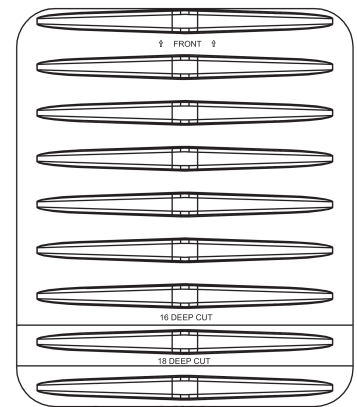

5. ACM Board

Complete ACM Board Assy's	
Size	Ref#
16"W x 16"D, 16"W x 18"D	A1
18"W x 16"D, 18"W x 18"D 18"W x 20"D	B1
20"W x 18"D 20"W x 20"D	C1

*18"W ACM Board Shown

Please note: The ACM boards must be cut to achieve smaller depths shown.