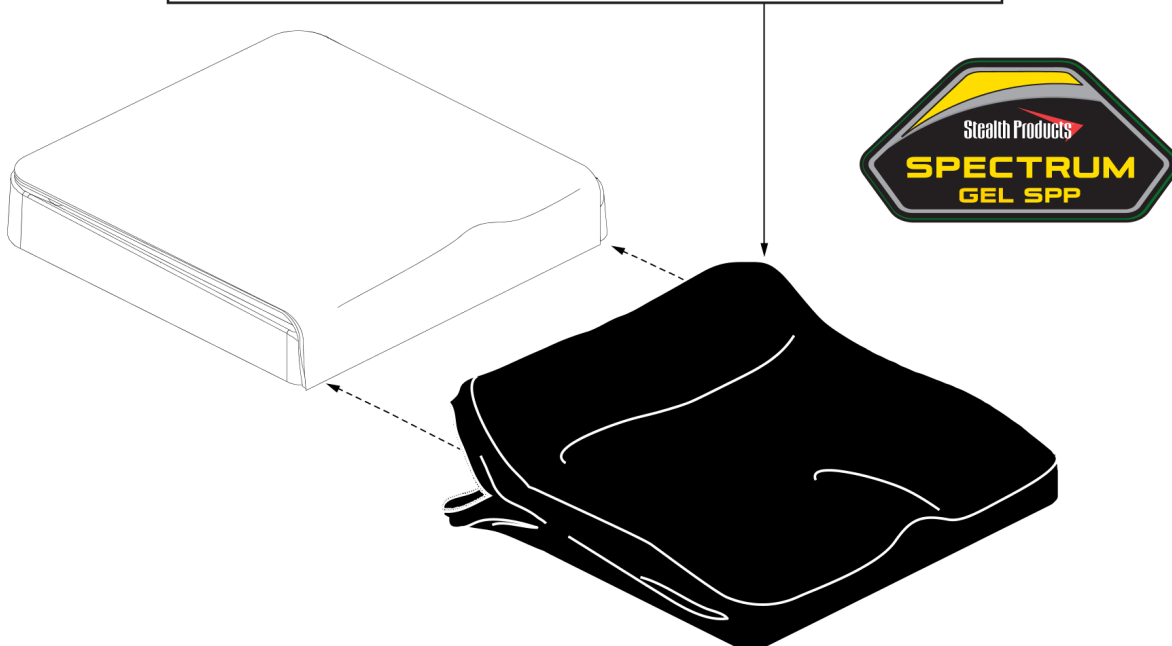

2. Outer Covers

**Stealth Spectrum Gel
Outer Cushion Cover**

Size	Ref#	Size	Ref#	Size	Ref#
14"W x 18"D	A1a	18"W x 20"D	A1n	22"W x 16"D	A1aa
16"W x 16"D	A1b	18"W x 22"D	A1o	22"W x 18"D	A1bb
16"W x 18"D	A1c	18"W x 24"D	A1p	22"W x 19"D	A1cc
16"W x 19"D	A1d	19"W x 17"D	A1q	22"W x 20"D	A1dd
16"W x 20"D	A1e	19"W x 18"D	A1r	22"W x 22"D	A1ee
17"W x 16"D	A1f	19"W x 19"D	A1s	22"W x 24"D	A1ff
17"W x 17"D	A1g	19"W x 20"D	A1t	24"W x 16"D	A1gg
17"W x 18"D	A1h	20"W x 16"D	A1u	24"W x 18"D	A1hh
17"W x 19"D	A1i	20"W x 18"D	A1v	24"W x 20"D	A1ii
17"W x 20"D	A1j	20"W x 19"D	A1w	24"W x 22"D	A1jj
18"W x 16"D	A1k	20"W x 20"D	A1x	24"W x 24"D	A1kk
18"W x 17"D	A1l	20"W x 22"D	A1y		
18"W x 18"D	A1m	20"W x 24"D	A1z