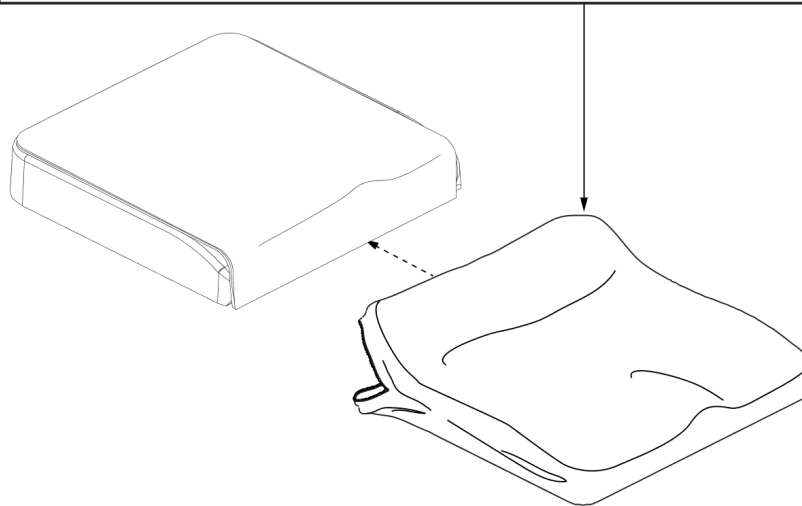

3. Inner Covers

**Urethane Inner Liner - 10"W - 19"W
Used with Solution, Spectrum Gel,
and Spectrum Foam Cushions**

Size	Ref#	Size	Ref#	Size	Ref#
10"W x 10"D	A1a	16"W x 18"D	A1k	18"W x 18"D	A1u
10"W x 12"D	A1b	16"W x 19"D	A1l	18"W x 19"D	A1v
12"W x 10"D	A1c	16"W x 20"D	A1m	18"W x 20"D	A1w
12"W x 12"D	A1d	17"W x 16"D	A1n	18"W x 22"D	A1x
14"W x 12"D	A1e	17"W x 17"D	A1o	18"W x 24"D	A1y
14"W x 14"D	A1f	17"W x 18"D	A1p	19"W x 17"D	A1z
14"W x 16"D	A1g	17"W x 19"D	A1q	19"W x 18"D	A1aa
14"W x 18"D	A1h	17"W x 20"D	A1r	19"W x 19"D	A1bb
16"W x 16"D	A1i	18"W x 16"D	A1s	19"W x 20"D	A1cc
16"W x 17"D	A1j	18"W x 17"D	A1t		

*The urethane liner is a standard component for the cushions listed and is included with the top level cushion assemblies.