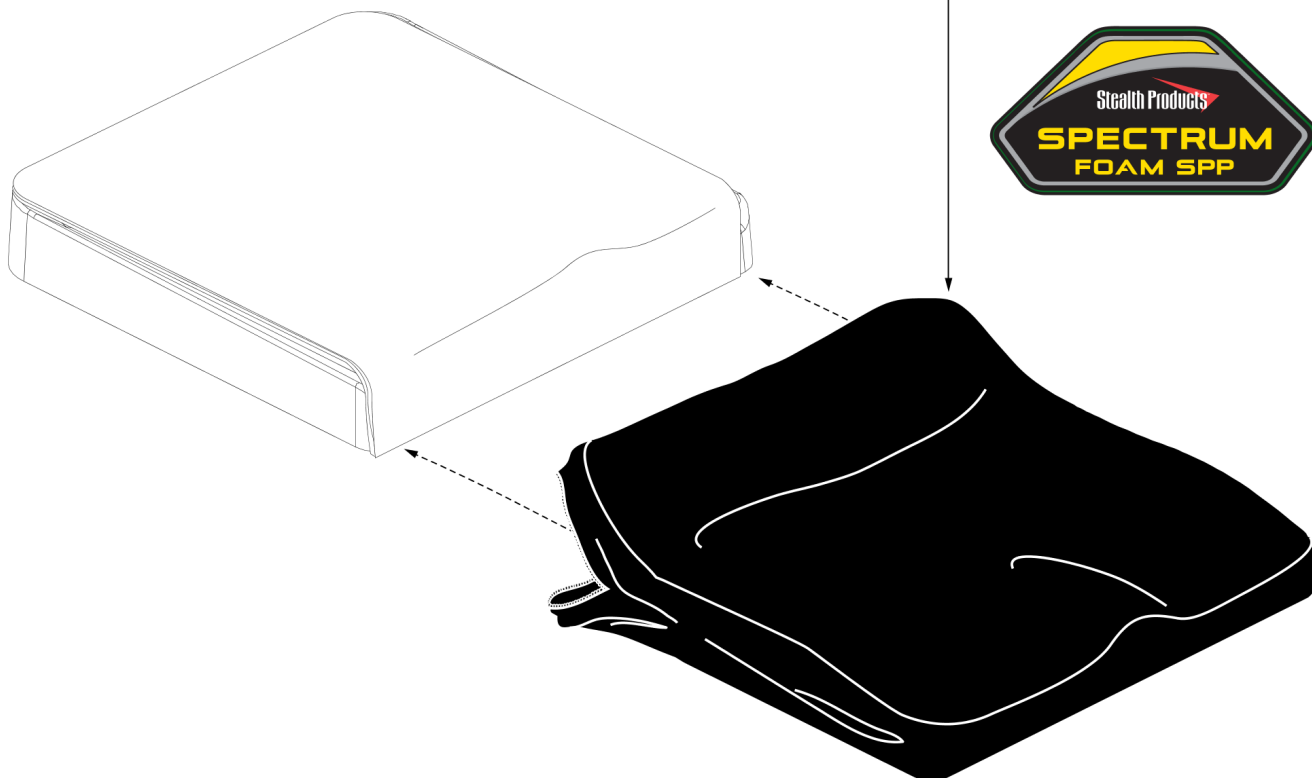

2. Outer Covers

Stealth Spectrum Foam 4-way Stretch Outer Cushion Cover							
Size	Ref#	Size	Ref#	Size	Ref#	Size	Ref#
16"W x 16"D	A1a	20"W x 16"D	A1m	24"W x 22"D	A1y	30"W x 20"D	A1kk
16"W x 18"D	A1b	20"W x 18"D	A1n	24"W x 24"D	A1z	30"W x 22"D	A1ll
16"W x 20"D	A1c	20"W x 20"D	A1o	26"W x 18"D	A1aa	30"W x 24"D	A1mm
17"W x 17"D	A1d	20"W x 22"D	A1p	26"W x 20"D	A1bb	30"W x 28"D	A1nn
17"W x 18"D	A1e	20"W x 24"D	A1q	26"W x 22"D	A1cc	32"W x 26"D	A1oo
17"W x 19"D	A1f	22"W x 18"D	A1r	26"W x 24"D	A1dd	32"W x 28"D	A1pp
18"W x 16"D	A1g	22"W x 20"D	A1s	28"W x 18"D	A1ee		
18"W x 18"D	A1h	22"W x 22"D	A1t	28"W x 20"D	A1ff		
18"W x 20"D	A1i	22"W x 24"D	A1u	28"W x 22"D	A1gg		
18"W x 22"D	A1j	24"W x 16"D	A1v	28"W x 24"D	A1hh		
19"W x 17"D	A1k	24"W x 18"D	A1w	28"W x 28"D	A1ii		
19"W x 19"D	A1l	24"W x 20"D	A1x	30"W x 18"D	A1jj