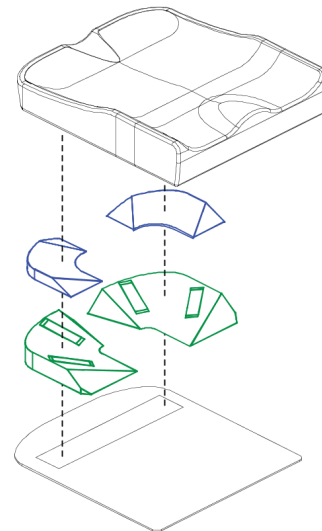

5. ACM Board

Complete ACM Board Assy's	
Size	Ref#
16"W x 16"D, 16"W x 18"D	A1
18"W x 16"D, 18"W x 18"D 18"W x 20"D	B1
20"W x 18"D 20"W x 20"D	C1

\*18"W ACM Board Shown

Please note: The ACM boards must be cut to achieve smaller depths shown.

# ACM Boards

Item	Part No.	Name	Qty
A1	CUS142467	ACM BOARD,16"W X 18"D	1
B1	CUS142466	ACM BOARD,18"W X 20"D	1
C1	CUS142465	ACM BOARD, 20"W X 20"D	1

6. Stealth Essence Wedge Assy's

\*Please note: The front half of the ABS pan is glued to the Essence cushion. Wedges fit into the rear and are secured with a hook and loop fastener to the ABS pan. ABS pan non-serviceable.