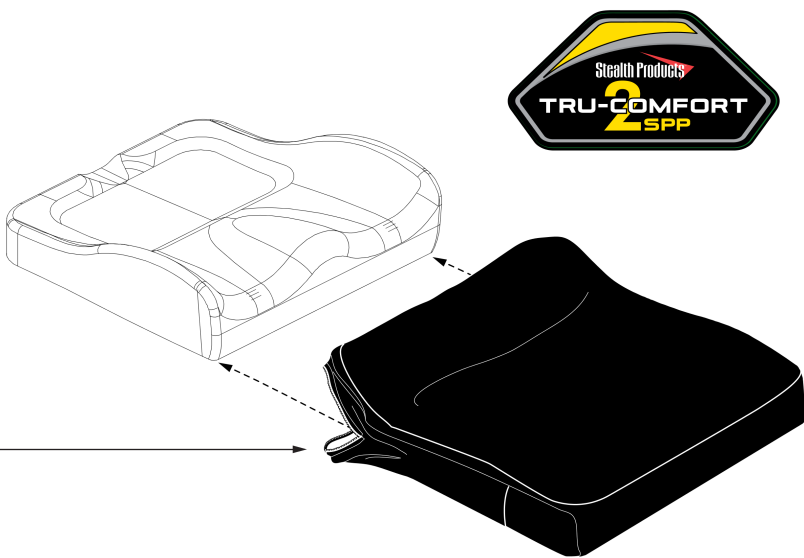

2. Outer Covers

Stealth TRU-Comfort 2 Outer Cushion Cover			
Size	Ref#	Size	Ref#
16"W x 14"D	A1a	20"W x 18"D	A1j
16"W x 16"D	A1b	20"W x 20"D	A1k
16"W x 18"D	A1c	20"W x 22"D	A1l
16"W x 20"D	A1d	20"W x 24"D	A1m
18"W x 16"D	A1e	22"W x 18"D	A1n
18"W x 18"D	A1f	22"W x 20"D	A1o
18"W x 20"D	A1g	22"W x 22"D	A1p
18"W x 22"D	A1h	22"W x 24"D	A1q
20"W x 16"D	A1i